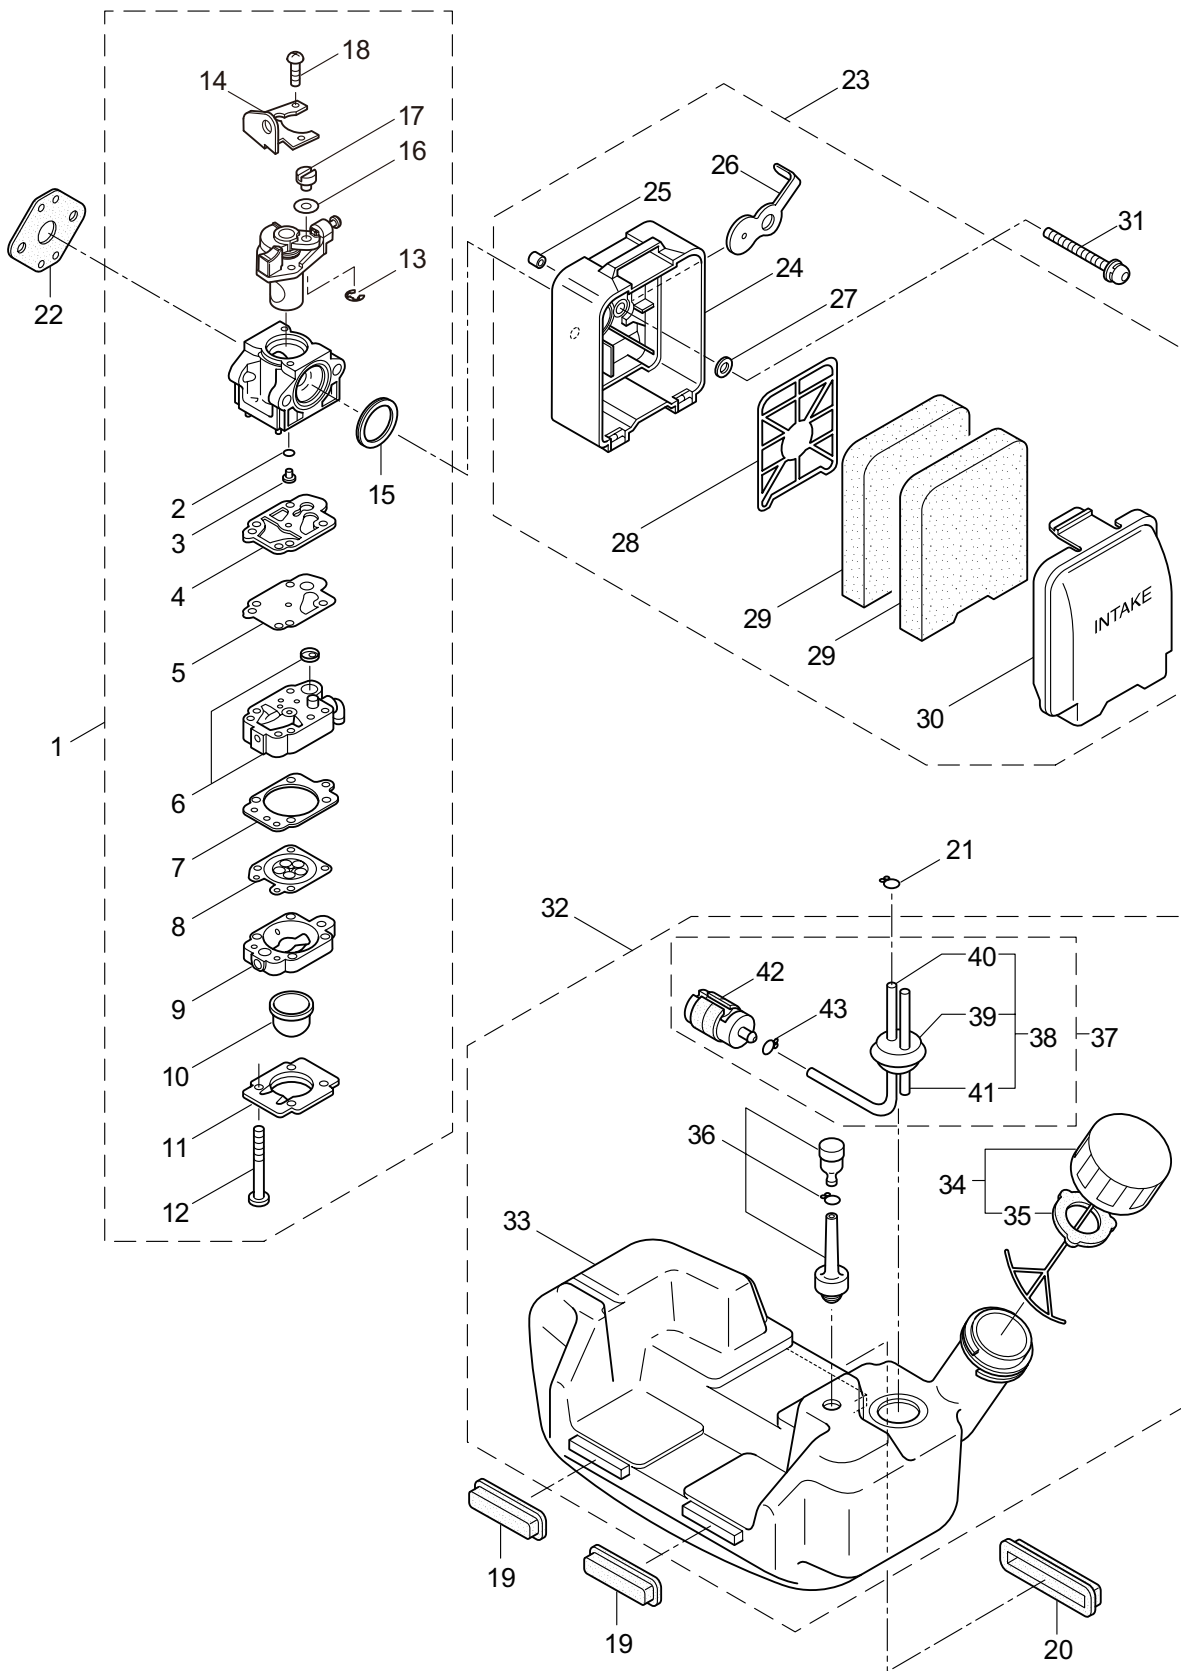

4. BC420H-RS
CARBURETOR, FUEL TANK

Ref. No.	Part No.	Part Name	Q'ty	Remarks
4-1	284103	Carburetor Ass'y	1	Incl.2-18 New gasket required
4-2	261871	O-Ring	1	
4-3	281486	Main Jet	1	
4-4	282576	Gasket	1	
4-5	262994	Diaphragm,Fuel Pump	1	
4-6	263739	Pump Body	1	
4-7	262993	Gasket	1	
4-8	283905	Diaphragm, Meterring	1	
4-9	262991	Purge Body	1	
4-10	261874	Primer Bulb	1	
4-11	262992	Cover Plate	1	
4-12	262996	Screw	4	
4-13	261876	E-Ring	1	
4-14	264677	Bracket	1	
4-15	261657	Packing	1	
4-16	264678	Washer	1	
4-17	261658	Swivel	1	
4-18	261875	Screw	2	
4-19	261119	Pad	2	
4-20	262697	Pad	1	
4-21	261117	Clip	1	
4-22	262587	Gasket	1	
4-23	263520	Air Filter Ass'y	1	Incl.24-30
4-24	263723	Housing	1	
4-25	263715	Sleeve	2	
4-26	263007	Choke Valve	1	
4-27	263000	Washer	1	
4-28	263717	Screen	1	
4-29	263714	Foam Element	2	
4-30	263713	Air Filter Cover	1	
4-31	261814	Cap Screw	2	M5x50
4-32	262593	Fuel Tank Ass'y	1	Incl.33-43
4-33	262594	Fuel Tank	1	
4-34	262726	Fuel Tank Cap Ass'y	1	Incl.35
4-35	261105	Gasket	1	
4-36	261696	Breather Ass'y	1	
4-37	262645	Fuel Pipe Pick-up Ass'y	1	Incl.38-43
4-38	262646	Fuel Pipe Ass'y	1	Incl.39-41
4-39	261115	Grommet	1	
4-40	262649	Fuel Pipe	1	
4-41	263038	Return Pipe	1	3x6x85L
4-42	267328	Fuel Filter Ass'y	1	
4-43	261117	Clip	1