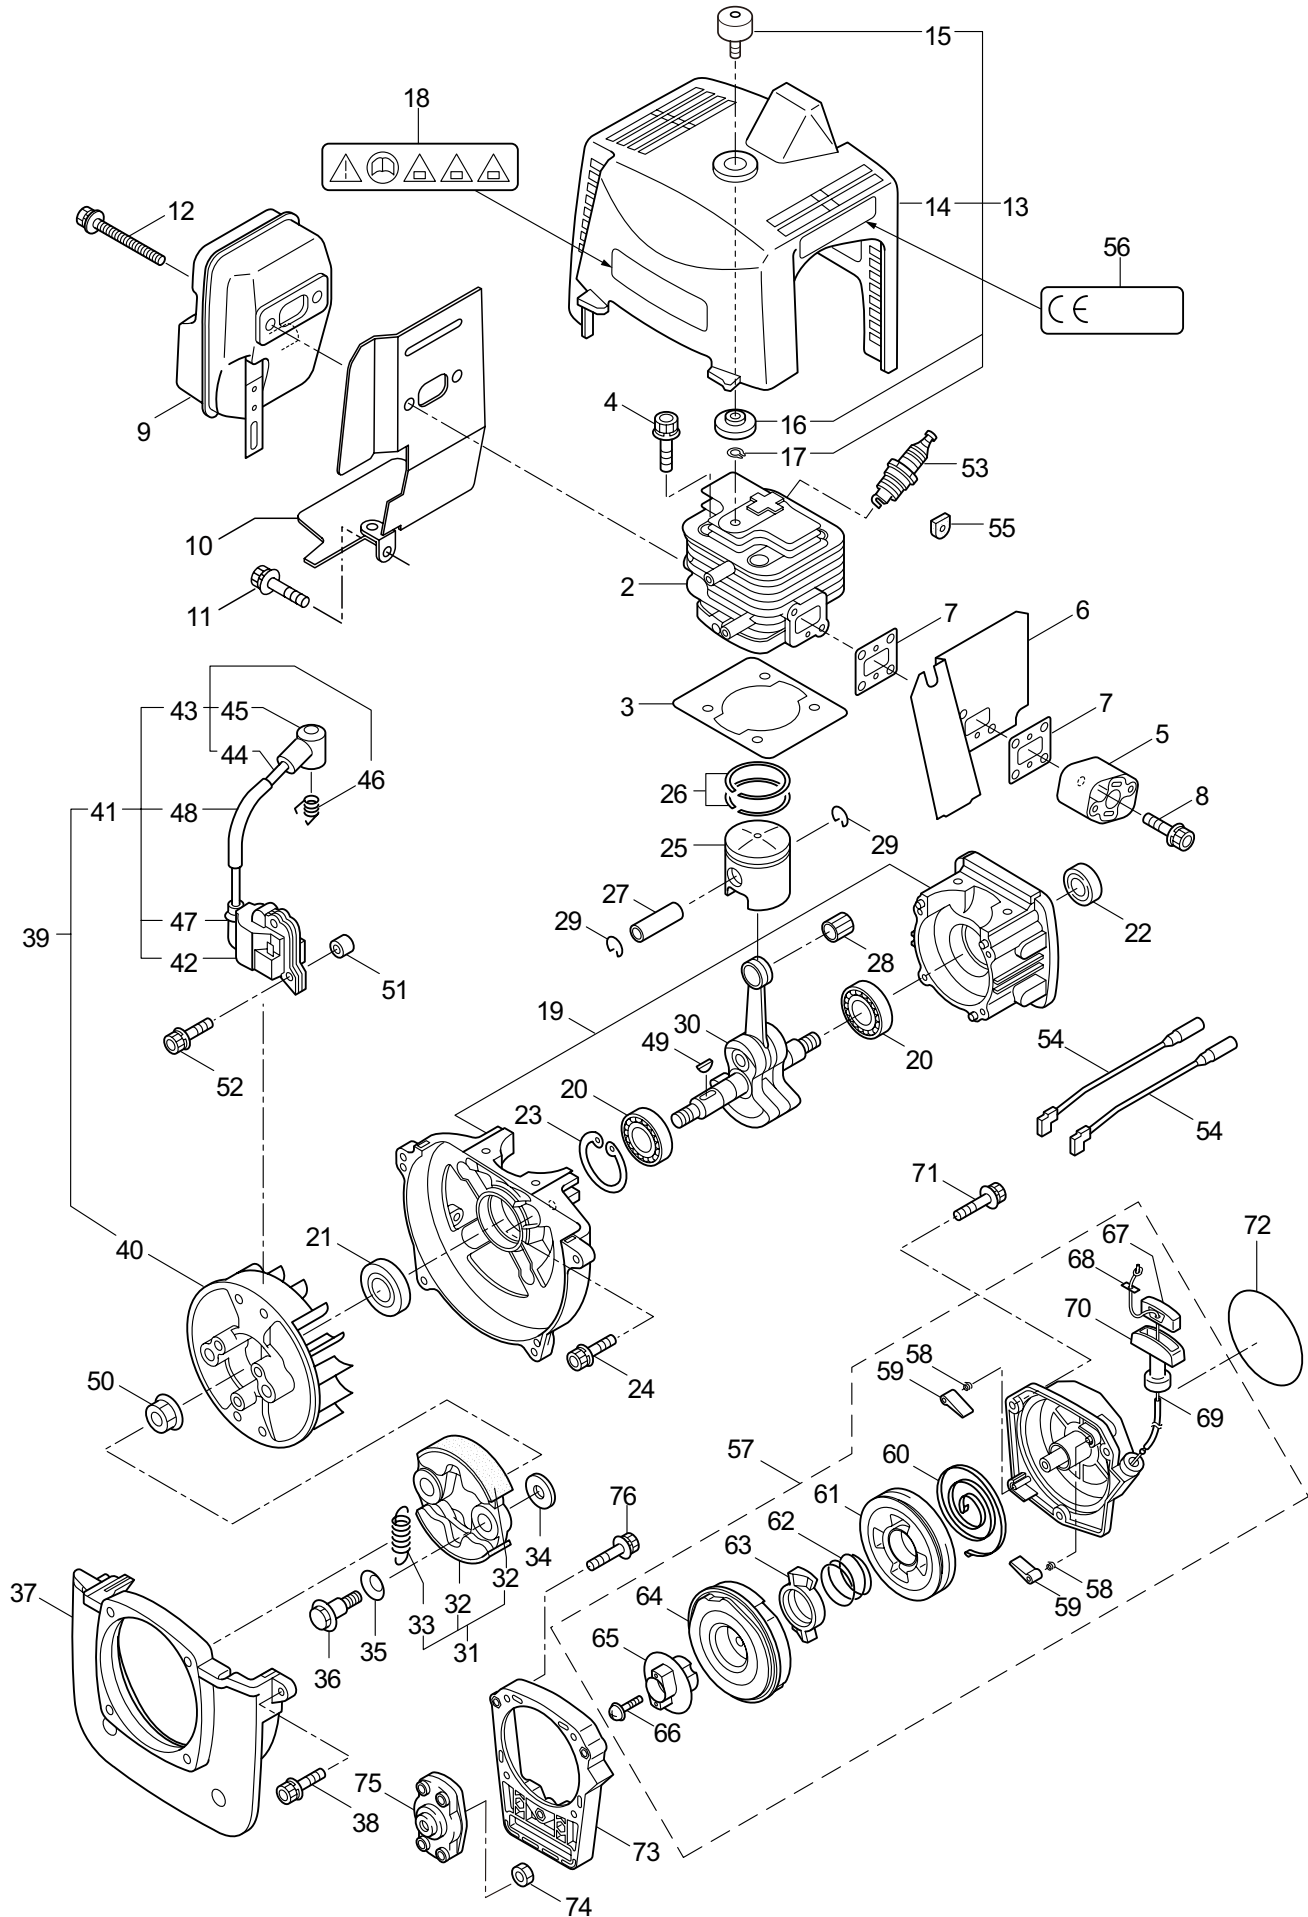

3. BC420H-RS ENGINE

Ref. No.	Part No.	Part Name	Q'ty	Remarks
3-46	261075	Connector	1	
3-47	261072	Cap	1	
3-48	269421	Insulator	1	
3-49	261076	Woodruff Key	1	3x10
3-50	262731	Nut,Rotor	1	M10
3-51	280381	Spacer	2	
3-52	261256	Cap Screw	2	M4x25
3-53	262483	Spark Plug	1	NGK BPMR6Y
3-54	267519	Wire, Lead	2	
3-55	261202	Grommet	1	
3-56	267561	Label	1	
3-57	280838	Recoil Ass'y	1	Incl.58-70
3-58	281002	Return Spring	2	
3-59	281001	Pawl	2	
3-60	280995	Spiral Spring	1	
3-61	280994	Pulley	1	
3-62	280997	Return Spring	1	
3-63	280996	Pawl	1	
3-64	280998	Spring Comp	1	
3-65	280999	Plate	1	
3-66	281000	Set Screw	1	
3-67	262981	Cap	1	
3-68	281005	Rope Stopper	1	
3-69	281004	Starter Rope	1	
3-70	262633	Starter Grip	1	
3-71	284985	Screw	3	M5x25
3-72	280863	Label	1	
3-73	280826	Adapter Ass'y	1	
3-74	126990	Nut	1	M8
3-75	280834	Starter Pulley Ass'y	1	
3-76	261257	Cap Screw	4	M4x16