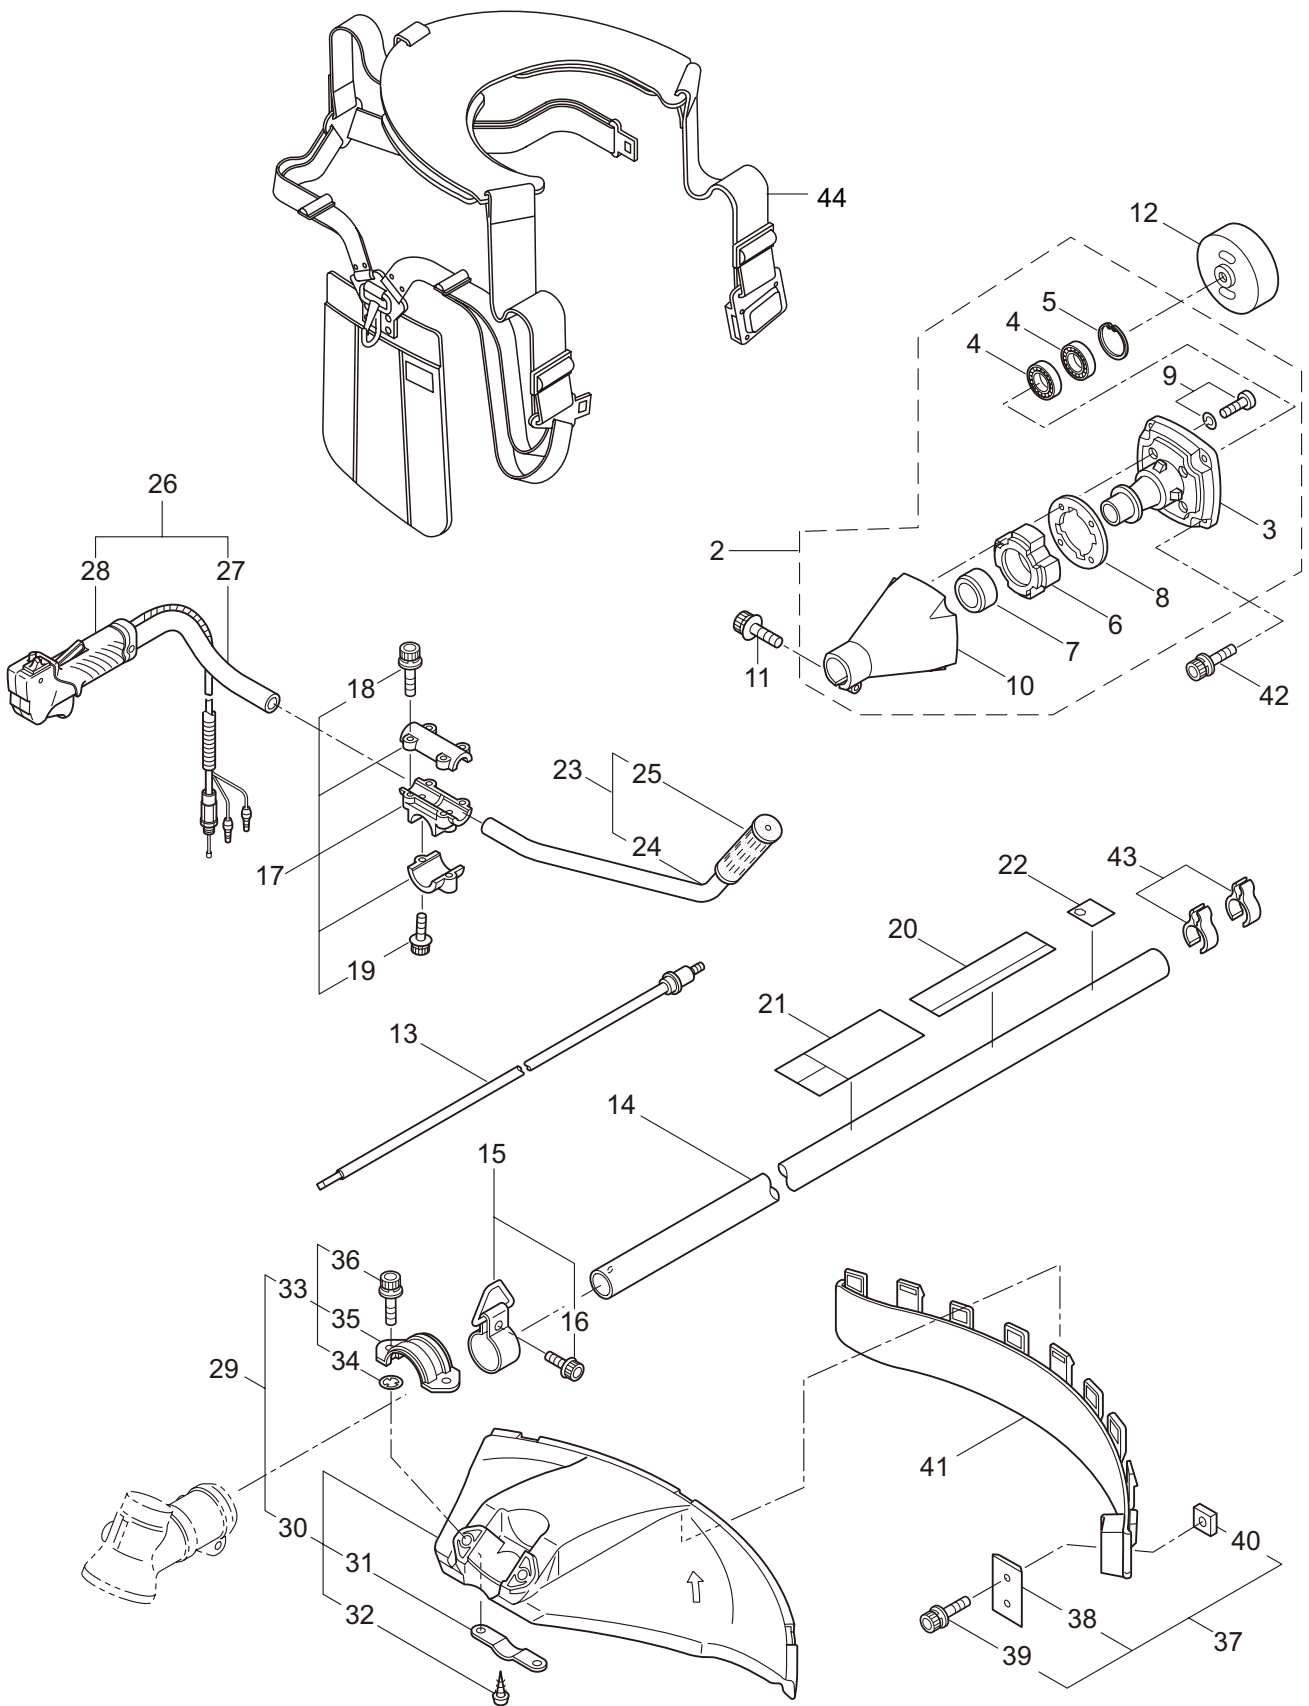

## CONTENTS

1. MAIN BODY .....	1 ~ 2
2. GEARCASE.....	3 ~ 4
3. ENGINE.....	5 ~ 8
4. CARBURETOR, FUEL TANK .....	9 ~ 10
5. ACCESSORIES .....	11 ~ 12

2015. 10.

**MARUYAMA**

P/N 523990-2

1. BC420H-RS  
MAIN BODY

Ref. No.	Part No.	Part Name	Q'ty	Remarks
1-1	720437	BC420H-RS(Y15)	1	
1-2	234162	Clutch Case Ass'y	1	Incl.3-10
1-3	234143	Bearing Case	1	
1-4	140474	Bearing	2	#6202ZZ
1-5	012380	Snap Ring	1	#35
1-6	217045	Buffer (A)	1	
1-7	217046	Buffer (B)	1	
1-8	217047	Washer	1	
1-9	092033	Screw	4	M5x15
1-10	227728	Driveshaft Tube Adapter	1	
1-11	217134	Bolt	1	M6x30
1-12	211203	Clutch Drum	1	
1-13	217897	Driveshaft Ass'y	1	
1-14	217900	Driveshaft Tube	1	
1-15	231887	Hanging Bracket Ass'y	1	Incl.16
1-16	261762	Cap Screw	1	M5x14
1-17	231888	Bracket Ass'y	1	Incl.18,19
1-18	217138	Bolt	4	M6x25
1-19	217134	Bolt	2	M6x30
1-20	226530	Label	1	BC420H-RS
1-21	223188	Label	1	
1-22	228207	Label	1	
1-23	228398	Handle Ass'y-Left	1	Incl.24,25
1-24	228399	Handle (A)	1	
1-25	226512	Grip	1	
1-26	229762	Handle Ass'y-Right	1	Incl.27,28
1-27	228401	Handle (B)	1	
1-28	229763	Throttle Trigger	1	
1-29	232092	Safety Cover Ass'y	1	Incl.30-36
1-30	231262	Safety Cover Ass'y	1	Incl.31,32
1-31	237364	Threaded Bracket	1	
1-32	221580	Screw	1	4x8
1-33	232093	Bracket Ass'y	1	Incl.34-36
1-34	231704	Washer	2	6x13xt1.0
1-35	223179	Bracket	1	
1-36	220632	Cap Screw	2	M6x30
1-37	231882	String Cutter Ass'y	1	Incl.38-40
1-38	230747	String Cutter	1	
1-39	261250	Cap Screw	1	M5x20
1-40	228325	Nut	1	
1-41	230748	Cover Extention	1	
1-42	219113	Cap Screw	4	M6x20
1-43	219161	Wire Guide	2	
1-44	228086	Hanging Strap Ass'y	1	