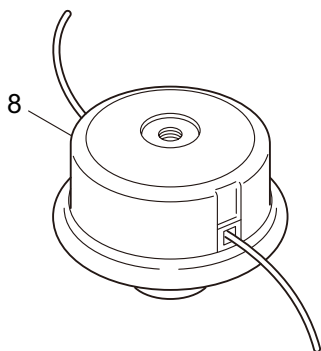

5. BC420H-RS ACCESSORIES

Ref. No.	Part No.	Part Name	Q'ty	Remarks
5-1	228008	Box Spanner	1	17x19x(+)
5-2	054756	Double-ended Wrench	1	10x13
5-3	212300	Lever Handle	1	6X100L
5-4	219432	Wrench	1	4mm
5-5	219433	Wrench	1	5mm
5-6	220534	Blade Cover	1	
5-7	227910	3-Teeth Blade	1	
5-8	234860	Nylon Head (L) 5	1	
5-9	234954	Colgate Tube	1	60L
5-10	234955	Band	1	3.4x145L
5-11	237547	Instruction Manual	1	GB/IT/FR
5-12	237548	Instruction Manual	1	ES/PT/DE
5-13	237549	Instruction Manual	1	GR/PL/RO
5-14	523990	Parts List	1	BC420H-RS