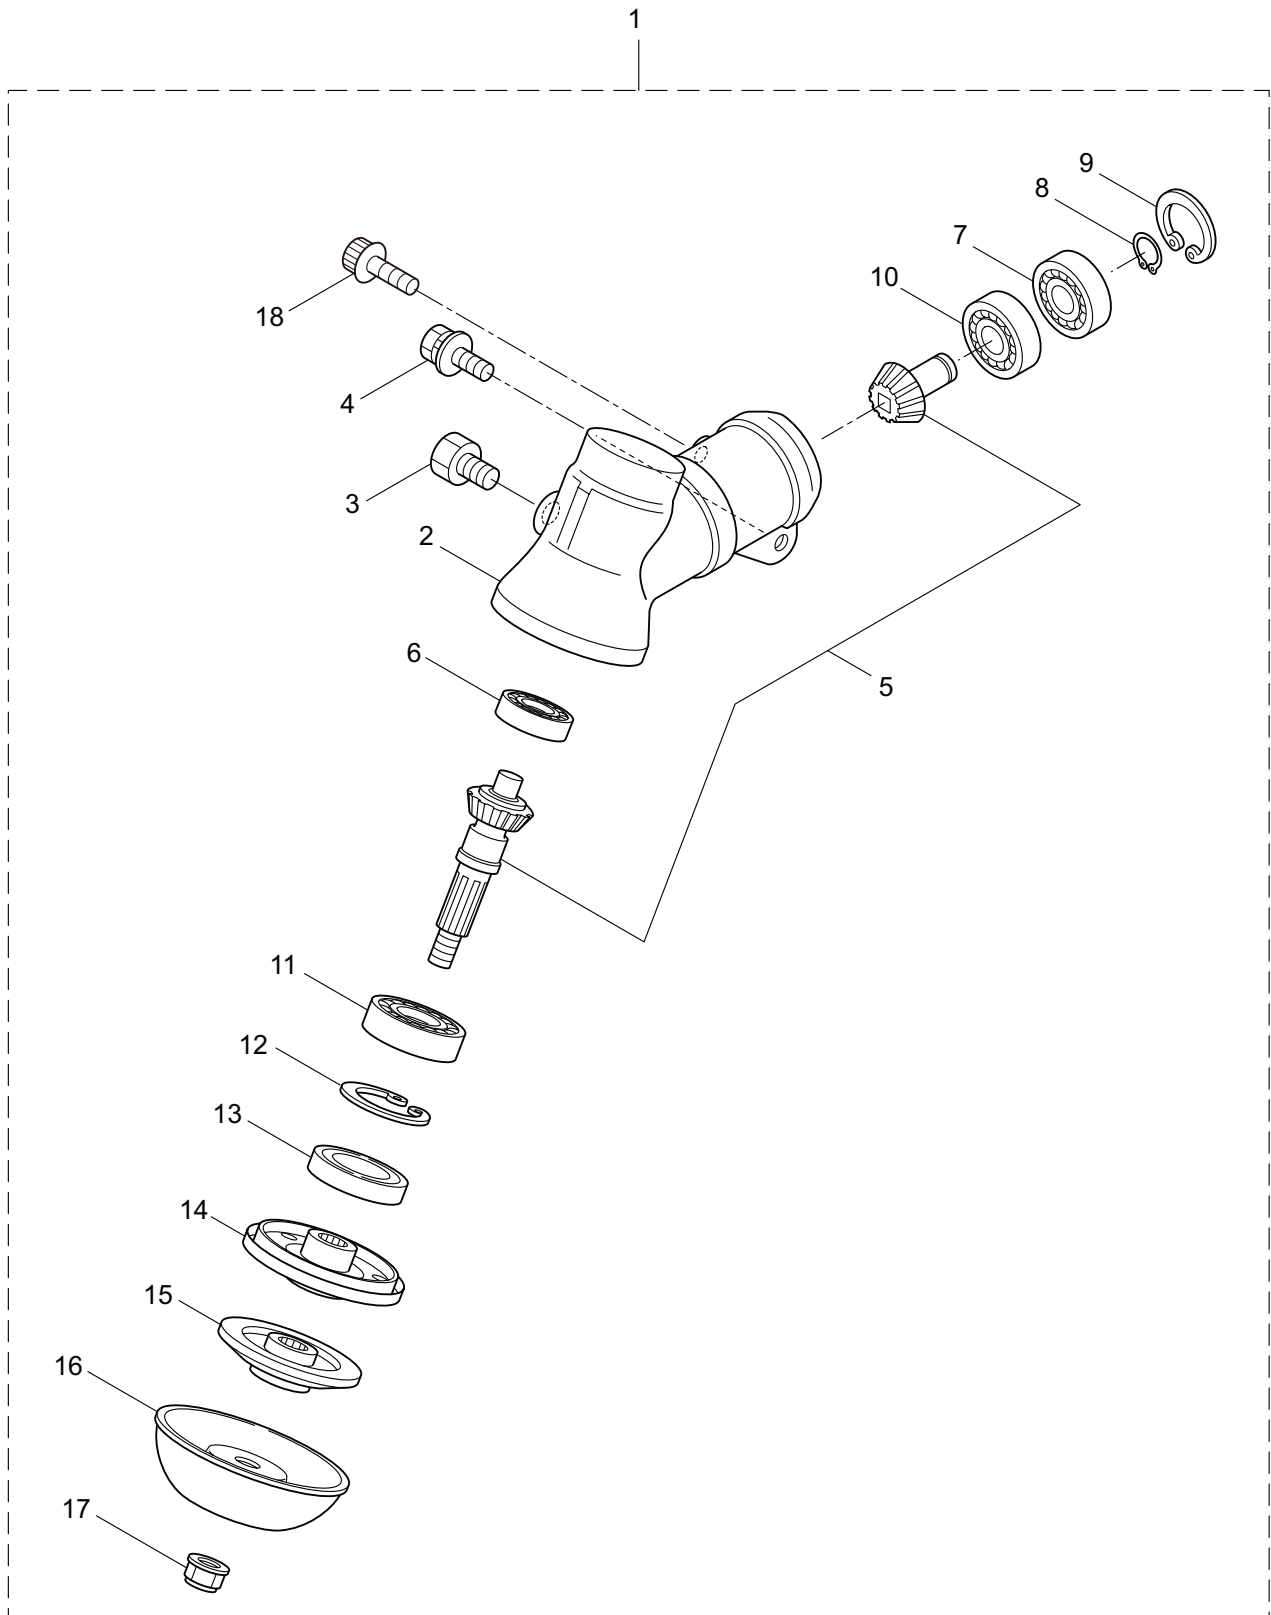

2. BC420H-RS
GEARCASE

Ref. No.	Part No.	Part Name	Q'ty	Remarks
2-1	234835	Gearcase Ass'y	1	Incl.2-18
2-2	232833	Gearcase	1	
2-3	234109	Bolt	1	M8x8
2-4	217134	Bolt	1	M6x30
2-5	234349	Gear Set	1	
2-6	014490	Bearing	1	#6000
2-7	106933	Bearing	1	#6000Z
2-8	014210	Snap Ring	1	#10
2-9	054676	Snap Ring	1	#26
2-10	014490	Bearing	1	#6000
2-11	012544	Bearing	1	#6202
2-12	012380	Snap Ring	1	#35
2-13	232049	Oil Seal	1	D21355
2-14	232322	Bracket A Ass'y	1	
2-15	232052	Bracket B	1	
2-16	230849	Stabilizer	1	
2-17	232920	Nut	1	M10x1.25
2-18	217135	Bolt	1	M6x10