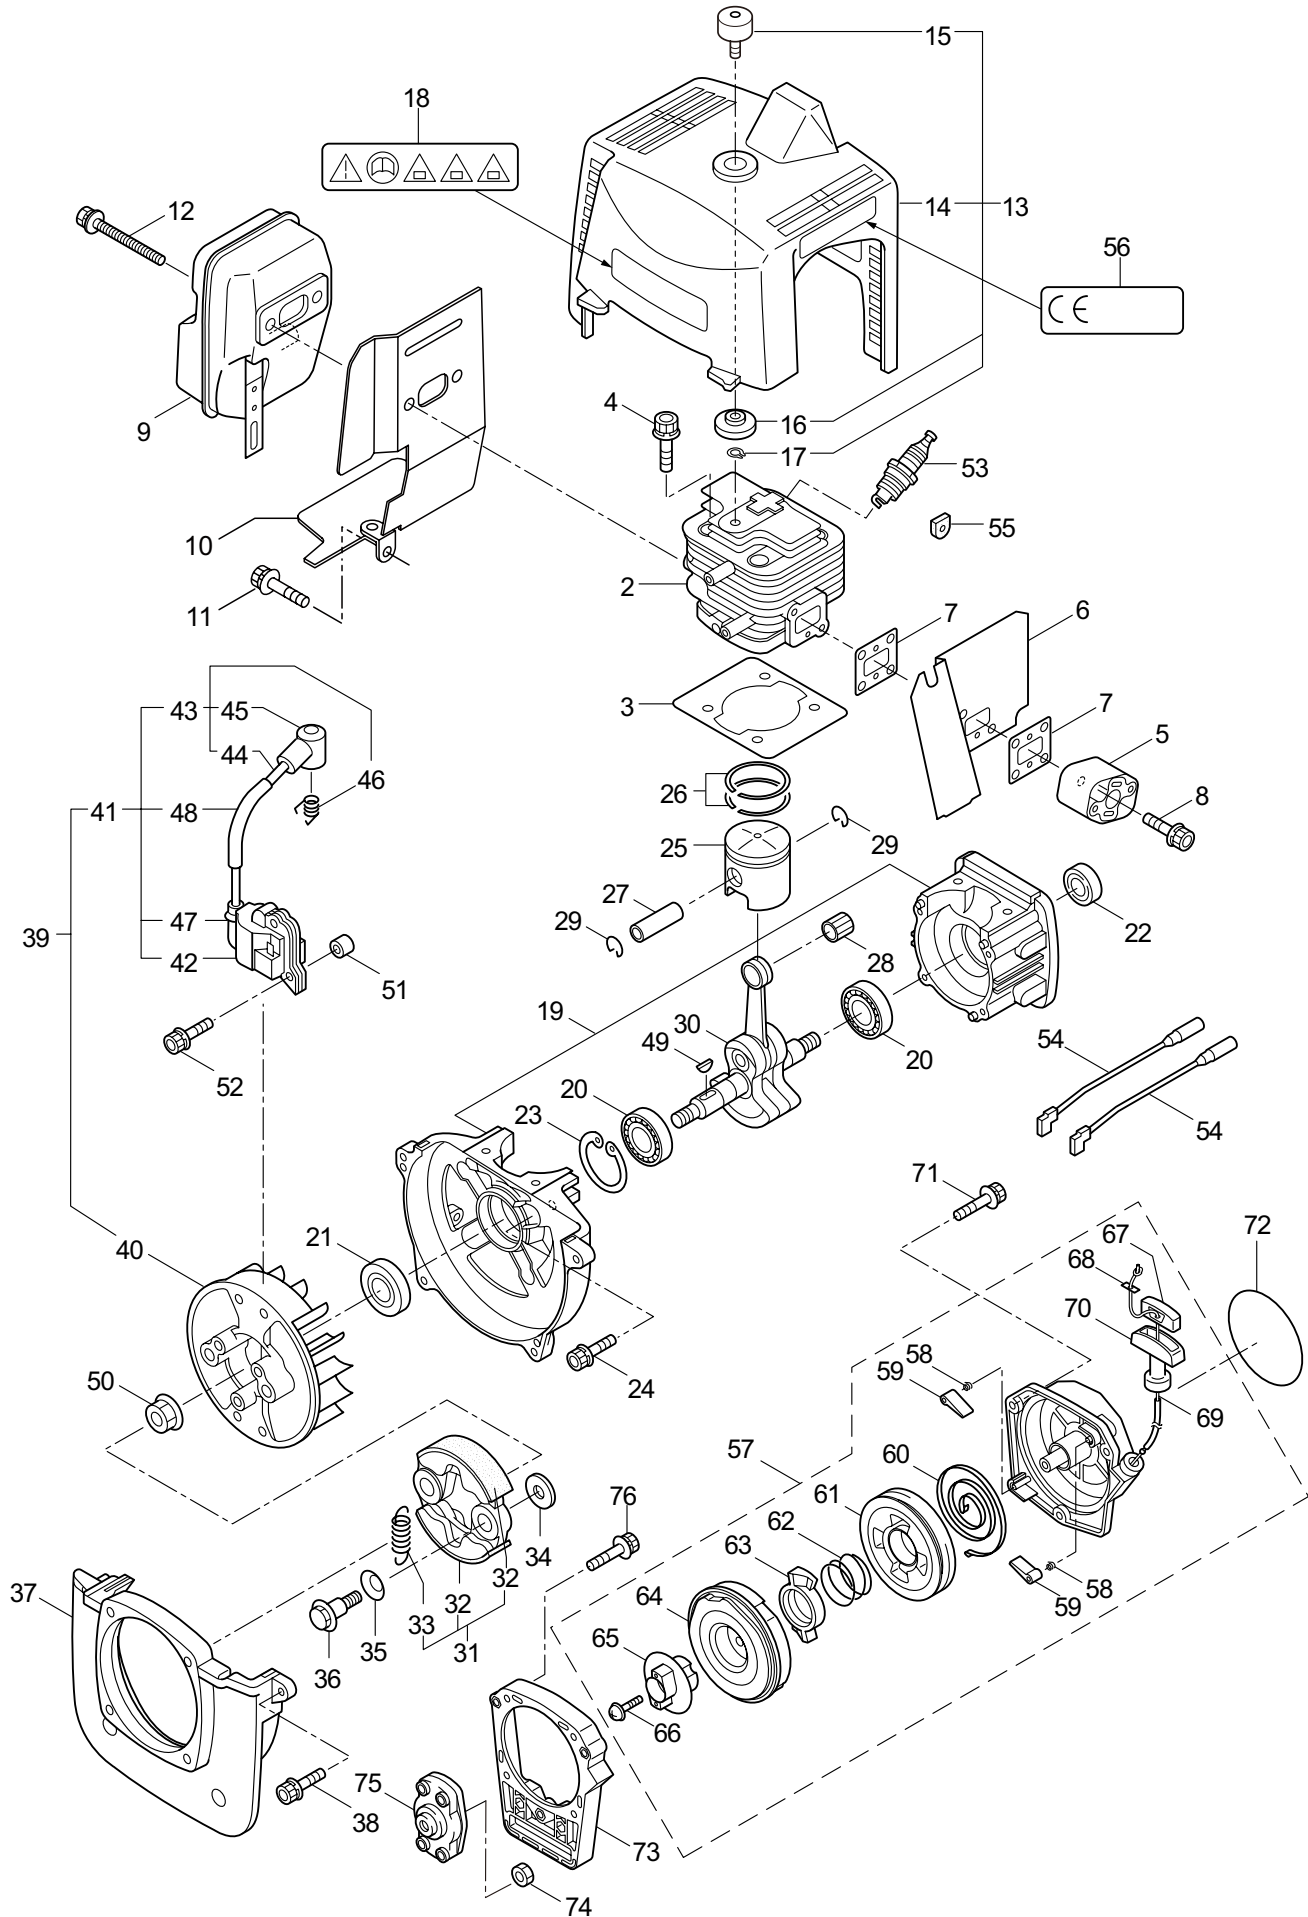

3. BC420H-RS ENGINE

Ref. No.	Part No.	Part Name	Q'ty	Remarks
3-1	858264	Engine	1	AE420/85
3-2	262544	Cylinder	1	New gasket required
3-3	262546	Gasket	1	
3-4	261246	Cap Screw	4	M5x25
3-5	262548	Insulator	1	New gasket required
3-6	262550	Air Duct	1	
3-7	262790	Gasket	2	
3-8	265924	Cap Screw	2	M5x25
3-9	269080	Muffler	1	
3-10	262617	Gasket	1	
3-11	261607	Cap Screw	1	M5x16
3-12	262687	Cap Screw	2	M6x65
3-13	285981	Top Cover Ass'y	1	Incl.14-17
3-14	265343	Top Cover	1	New label required
3-15	285843	Knob	1	
3-16	262689	Spacer	1	
3-17	262690	Snap Ring	1	#6
3-18	265696	Label	1	
3-19	262558	Crankcase	1	
3-20	262658	Bearing	2	#6202C3
3-21	262660	Oil Seal	1	TC15357
3-22	262565	Oil Seal	1	ISCD15257
3-23	012380	Snap Ring	1	#35
3-24	261999	Cap Screw	4	M5x40
3-25	281299	Piston	1	
3-26	262476	Piston Ring	2	(2)Required
3-27	262749	Piston Pin	1	
3-28	262659	Bearing,Needle	1	KTV111414EG01B2
3-29	262479	Clip,Piston Pin	2	
3-30	280534	Crankshaft/Conn.Rod Ass'y	1	
3-31	262577	Clutch Ass'y	1	Incl.32,33
3-32	282624	Clutch Shoe	2	(2)required
3-33	263615	Spring,Clutch	1	
3-34	262683	Washer	2	8x22xt1.2
3-35	262682	Wave Washer	2	
3-36	282321	Cap Screw	2	M8x1.25
3-37	281345	Fan Cover	1	
3-38	261250	Cap Screw	4	M5x20
3-39	267576	Magneto Ass'y	1	Incl.40-48
3-40	264673	Rotor/Fan	1	
3-41	267579	Ignition Coil Ass'y	1	Incl.42-48
3-42	267572	Coil	1	
3-43	267584	Spark Plug Wire Ass'y	1	Incl.44-46
3-44	267585	Spark Plug Wire	1	
3-45	261074	Plug Boot	1